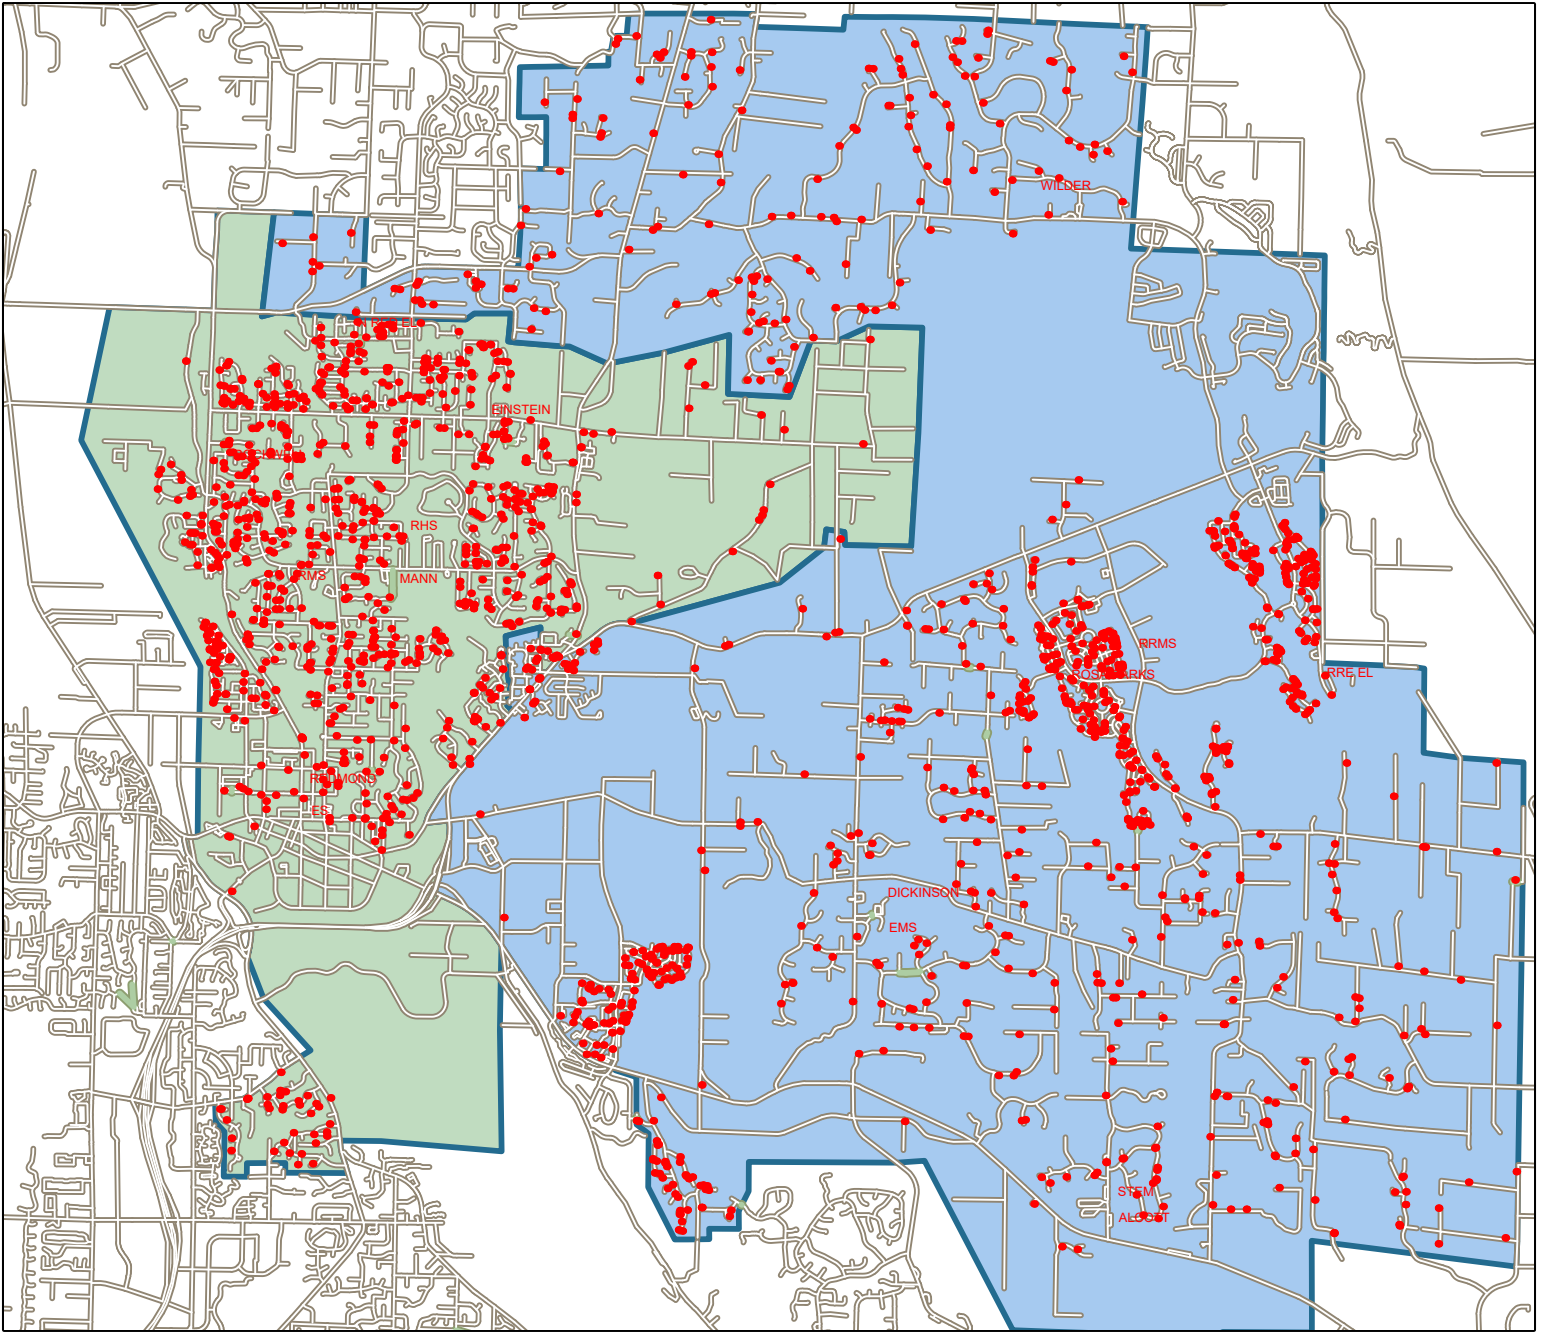

Lake Washington School District District Map

Current MS Boundary
Density Map